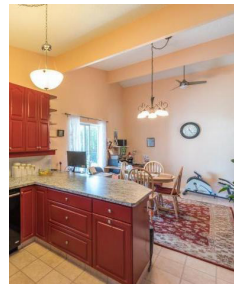

Jean McDougall

Real Estate Agent
c 250.490.6093
jeanmcdougall@shaw.ca

Royal LePage Locations West Realty
jeanandshelly.com
484 MAIN STREET
Penticton, BC V2A5C5