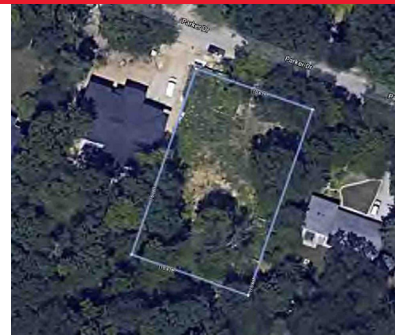

Abid Mian

Sales Representative

DIRECT : (416) 887-3033

EMAIL: hometoget@gmail.com

**Royal LePage Real Estate
Services Ltd.**

1-5055 PLANTATION PL

Mississauga, ON L5M6J3

T : (905) 828-1122

www.icommercialp@gmail.com

CANADA'S
REAL ESTATE COMPANY

ROYAL LEPAGE

Royal LePage Real Estate Services Ltd.
Brokerage